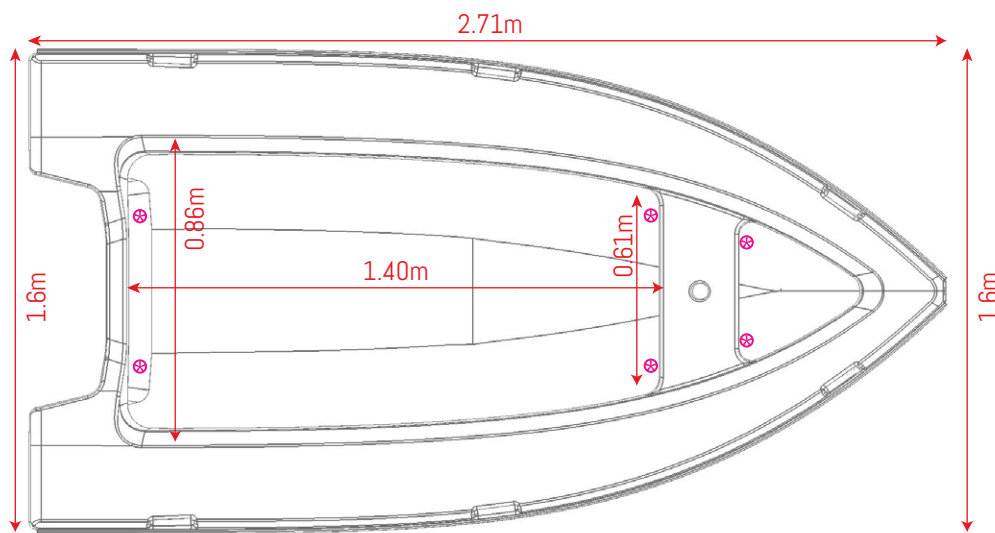

SPECIFICATIONS

THE OC270 TENDER

Our smallest version with all the volume and performance you require. Great fit for duckboards and decks. Perfect for a cruising couple.

Overall length (m/ft)	2.71m	8.89ft
Overall width (m/ft)	1.60m	5.03ft
Hull top side height	0.44m	1.04ft
Nett hull weight	36kg	77lb
Nett carbon hull weight	29kg	64lb
Recommended max hp	Short Shaft	8hp
Max load	295kg	650lb

⊗ Davit lifting points

MODEL INCLUDES

Tender
Black rub rail cover
Full non skid on deck & cockpit floor
40cm X 40cm stern drag plate
Delta point drop plate
Oarlocks & Oars
Anchor bag
Mesh tank bulkhead
Two side storage bags
Two seat blocks
Large draining bung
Davit lifting eyes (3 sets)
Floating painter
Tiller extension