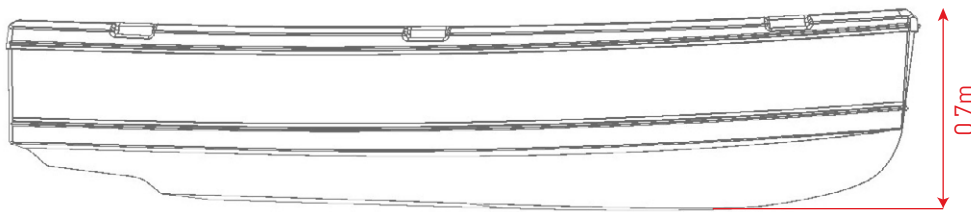

SPECIFICATIONS

THE OC270 TENDER

Our smallest version with all the volume and performance you require. Great fit for duckboards and decks. Perfect for a cruising couple.

Overall length (m/ft)	2.71m	8.89ft
Overall width (m/ft)	1.60m	5.03ft
Hull top side height	0.44m	1.04ft
Nett hull weight	36kg	77lb
Nett carbon hull weight	29kg	64lb
Recommended max hp	Short Shaft	8hp
Max load	295kg	650lb

⊗ Davit lifting points

MODEL INCLUDES

Tender
Black rub rail cover
Full non skid on deck & cockpit floor
40cm X 40cm stern drag plate
Delta point drop plate
Oarlocks & Oars
Anchor bag
Mesh tank bulkhead
Two side storage bags
Two seat blocks
Large draining bung
Davit lifting eyes (3 sets)
Floating painter
Tiller extension